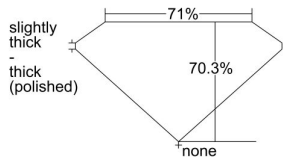

GIA®

FACSIMILE

GIA REPORT 5231326159

Verify this report at GIA.edu

GIA NATURAL DIAMOND DOSSIER®

June 21, 2024
GIA Report Number 5231326159
Shape and Cutting Style ..... Square Modified Brilliant
Measurements ..... 4.71 x 4.52 x 3.18 mm

GRADING RESULTS

Carat Weight ..... 0.53 carat
Color Grade ..... D
Clarity Grade S11

ADDITIONAL GRADING INFORMATION

Polish ..... Very Good
Symmetry ..... Very Good
Fluorescence ..... None
Clarity Characteristics ..... Crystal, Cloud
Inscription(s): GIA 5231326159

PROPORTIONS

Profile not to actual proportions

GRADING SCALES

GIA COLOR SCALE		GIA CLARITY SCALE			
COLORLESS	D	VERY VERY SLIGHTLY INCLUDED	FLAWLESS		
	E		INTERNALLY FLAWLESS		
	F	VERY SLIGHTLY INCLUDED	VVS₁		
	G		VVS₂		
	H		VS₁		
	NEAR COLORLESS	I	SLIGHTLY INCLUDED	VS₂	
		J		S1₁	
		FAINT	K	INCLUDED	S1₂
			L		I₁
			M		I₂
VERT LIGHT	N	LIGHT	I₃		
	O				
	P				
	Q				
	R				
	S				
	T				
LIGHT	U				
	V				
	W				
	X				
Y					
Z