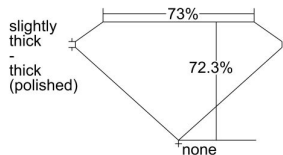

GIA®

FACSIMILE

GIA REPORT 5231327306

Verify this report at GIA.edu

GIA NATURAL DIAMOND DOSSIER®

June 24, 2024
GIA Report Number 5231327306
Shape and Cutting Style ..... **Square Modified Brilliant**
Measurements ..... **4.78 x 4.76 x 3.44 mm**

GRADING RESULTS

Carat Weight ..... **0.62 carat**
Color Grade ..... **D**
Clarity Grade **VS1**

ADDITIONAL GRADING INFORMATION

Polish ..... **Excellent**
Symmetry ..... **Very Good**
Fluorescence ..... **None**
Clarity Characteristics..... **Crystal, Pinpoint**
Inscription(s): **GIA 5231327306**

PROPORTIONS

Profile not to actual proportions

GRADING SCALES

GIA COLOR SCALE		GIA CLARITY SCALE			
COLORLESS	D	VERY VERY SLIGHTLY INCLUDED	FLAWLESS		
	E		INTERNALLY FLAWLESS		
	F	VERY SLIGHTLY INCLUDED	VVS₁		
	G		VVS₂		
	H		VS₁		
	NEAR COLORLESS	I	SLIGHTLY INCLUDED	VS₂	
		J		SI₁	
		FAINT	K	INCLUDED	SI₂
			L		I₁
			M		I₂
VERY LIGHT			N	INCLUDED	I₃
			O		
			P		
	Q				
LIGHT	R				
	S				
	T				
	U				
	V				
	Z