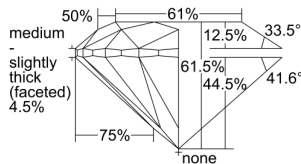

GIA®

FACSIMILE

GIA REPORT 5231352829

Verify this report at GIA.edu

GIA NATURAL DIAMOND DOSSIER®

July 24, 2024
GIA Report Number 5231352829
Shape and Cutting Style ..... Round Brilliant
Measurements ..... 5.70 - 5.73 x 3.51 mm

GRADING RESULTS

Carat Weight ..... 0.71 carat
Color Grade ..... G
Clarity Grade VS2
Cut Grade ..... Excellent

ADDITIONAL GRADING INFORMATION

Polish ..... Excellent
Symmetry ..... Excellent
Fluorescence ..... None
Clarity Characteristics ..... Cloud, Crystal
Inscription(s): GIA 5231352829

PROPORTIONS

Profile to actual proportions

GRADING SCALES

GIA COLOR SCALE	GIA CLARITY SCALE	GIA CUT SCALE	
D	FLAWLESS	EXCELLENT	
E	INTERNALLY FLAWLESS		
F		VVS₁	VERY GOOD
G	VVS₂		
H	VS₁	GOOD	
I	VS₂		
J	SI₁	FAIR	
K	SI₂		
L	I₁	POOR	
M	I₂		
N	I₃		
O			
P			
Q			
R			
S			
T			
U			
V			
W			
X			
Y			
Z