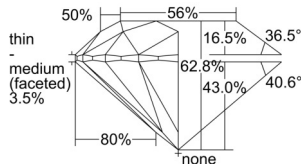

GIA®

FACSIMILE

GIA REPORT 5231359163

Verify this report at GIA.edu

GIA NATURAL DIAMOND DOSSIER®

August 02, 2024
GIA Report Number 5231359163
Shape and Cutting Style ..... Round Brilliant
Measurements ..... 5.64 - 5.67 x 3.55 mm

GRADING RESULTS

Carat Weight ..... 0.70 carat
Color Grade I
Clarity Grade VVS2
Cut Grade ..... Excellent

ADDITIONAL GRADING INFORMATION

Polish ..... Excellent
Symmetry ..... Excellent
Fluorescence ..... None
Clarity Characteristics ..... Pinpoint
Inscription(s): GIA 5231359163

PROPORTIONS

Profile to actual proportions