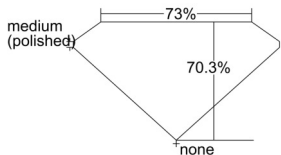

GIA®

FACSIMILE

GIA REPORT 5231371044

Verify this report at GIA.edu

GIA NATURAL DIAMOND DOSSIER®

August 16, 2024
GIA Report Number 5231371044
Shape and Cutting Style ..... Square Modified Brilliant
Measurements ..... 3.91 x 3.76 x 2.65 mm

GRADING RESULTS

Carat Weight ..... 0.30 carat
Color Grade ..... D
Clarity Grade VS1

ADDITIONAL GRADING INFORMATION

Polish ..... Excellent
Symmetry ..... Excellent
Fluorescence ..... None
Clarity Characteristics ..... Crystal, Cloud
Inscription(s): GIA 5231371044

PROPORTIONS

Profile not to actual proportions

GRADING SCALES

GIA COLOR SCALE		GIA CLARITY SCALE			
COLORLESS	D	VERY VERY SLIGHTLY INCLUDED	FLAWLESS		
	E		INTERNALLY FLAWLESS		
	F	VERY SLIGHTLY INCLUDED	VVS₁		
	G		VVS₂		
	H		VS₁		
	NEAR COLORLESS	I	SLIGHTLY INCLUDED	VS₂	
		J		SI₁	
		FAINT	K	INCLUDED	SI₂
			L		I₁
			M		I₂
VERY LIGHT	N	LIGHT	I₃		
	O				
	P				
	Q				
	R				
	S				
	T