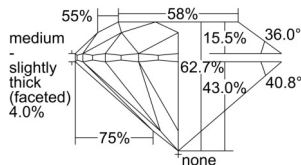

GIA®

FACSIMILE

GIA REPORT 5231372106

Verify this report at GIA.edu

GIA NATURAL DIAMOND DOSSIER®

August 16, 2024
GIA Report Number 5231372106
Shape and Cutting Style ..... Round Brilliant
Measurements ..... 5.62 - 5.64 x 3.53 mm

GRADING RESULTS

Carat Weight ..... 0.70 carat
Color Grade ..... E
Clarity Grade VS1
Cut Grade ..... Excellent

ADDITIONAL GRADING INFORMATION

Polish ..... Excellent
Symmetry ..... Excellent
Fluorescence ..... None
Clarity Characteristics..... Cloud, Pinpoint, Needle
Inscription(s): GIA 5231372106

PROPORTIONS

Profile to actual proportions