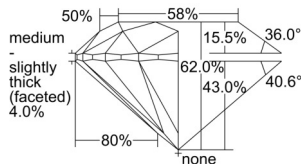

GIA®

FACSIMILE

GIA REPORT 5231372125

Verify this report at GIA.edu

GIA NATURAL DIAMOND DOSSIER®

August 16, 2024
GIA Report Number 5231372125
Shape and Cutting Style ..... Round Brilliant
Measurements ..... 5.65 - 5.69 x 3.52 mm

GRADING RESULTS

Carat Weight ..... 0.70 carat
Color Grade ..... K
Clarity Grade VS1
Cut Grade ..... Excellent

ADDITIONAL GRADING INFORMATION

Polish ..... Excellent
Symmetry ..... Excellent
Fluorescence ..... Strong Blue
Clarity Characteristics..... Crystal, Cloud, Pinpoint
Inscription(s): GIA 5231372125

PROPORTIONS

Profile to actual proportions

GRADING SCALES

GIA COLOR SCALE	GIA CLARITY SCALE	GIA CUT SCALE	
D	FLAWLESS	EXCELLENT	
E	INTERNALLY FLAWLESS		
F		VVS₁	VERY GOOD
G	VVS₂		
H	VS₁	GOOD	
I	VS₂		
J	SI₁	FAIR	
K	SI₂		
L	I₁	POOR	
M			
N			
O	I₂		
P			
Q			
R	I₃		
S			
T			
U			
V			
W			
X			
Y			
Z