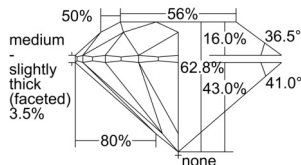

GIA®

FACSIMILE

GIA NATURAL DIAMOND DOSSIER®

August 21, 2024
GIA Report Number 5231374118
Shape and Cutting Style ..... Round Brilliant
Measurements ..... 5.03 - 5.07 x 3.17 mm

GRADING RESULTS

Carat Weight ..... 0.50 carat
Color Grade ..... E
Clarity Grade VS2
Cut Grade ..... Excellent

ADDITIONAL GRADING INFORMATION

Polish ..... Excellent
Symmetry ..... Excellent
Fluorescence ..... Strong Blue
Clarity Characteristics ..... Crystal
Inscription(s): GIA 5231374118

GIA REPORT 5231374118

Verify this report at GIA.edu

PROPORTIONS

Profile to actual proportions

GRADING SCALES

GIA COLOR SCALE	GIA CLARITY SCALE	GIA CUT SCALE	
D	FLAWLESS	EXCELLENT	
E	INTERNALLY FLAWLESS		
F		VVS₁	VERY GOOD
G	VVS₂		
H	VS₁	GOOD	
I	VS₂		
J	SI₁	FAIR	
K	SI₂		
L	I₁	POOR	
M	I₂		
N	I₃		
O			
P			
Q			
R			
S			
T			
U			
V			
W			
X			
Y			
Z