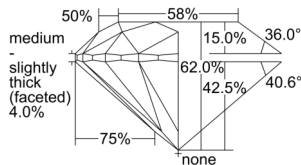

GIA®

FACSIMILE

GIA REPORT 5231378320

Verify this report at GIA.edu

GIA NATURAL DIAMOND DOSSIER®

August 28, 2024
GIA Report Number 5231378320
Shape and Cutting Style ..... Round Brilliant
Measurements ..... 4.27 - 4.30 x 2.66 mm

GRADING RESULTS

Carat Weight ..... 0.30 carat
Color Grade ..... D
Clarity Grade VVS2
Cut Grade ..... Excellent

ADDITIONAL GRADING INFORMATION

Polish ..... Excellent
Symmetry ..... Excellent
Fluorescence ..... Medium Blue
Clarity Characteristics..... Needle, Pinpoint, Indented Natural
Inscription(s): GIA 5231378320

PROPORTIONS

Profile to actual proportions

GRADING SCALES

GIA COLOR SCALE	GIA CLARITY SCALE	GIA CUT SCALE	
D	FLAWLESS	EXCELLENT	
E	INTERNALLY FLAWLESS		
F		VVS₁	VERY GOOD
G	VVS₂		
H	VS₁	GOOD	
I	VS₂		
J	SI₁	FAIR	
K	SI₂		
L	I₁	POOR	
M	I₂		
N	I₃		
O			
P			
Q			
R			
S			
T			
U			
V			
W			
X			
Y			
Z