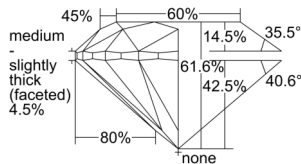

GIA®

FACSIMILE

GIA REPORT 5231379365

Verify this report at GIA.edu

GIA NATURAL DIAMOND DOSSIER®

August 28, 2024
GIA Report Number 5231379365
Shape and Cutting Style ..... Round Brilliant
Measurements ..... 4.24 - 4.27 x 2.62 mm

GRADING RESULTS

Carat Weight ..... 0.30 carat
Color Grade L
Clarity Grade S11
Cut Grade ..... Excellent

ADDITIONAL GRADING INFORMATION

Polish ..... Excellent
Symmetry ..... Excellent
Fluorescence ..... Strong Blue
Clarity Characteristics ..... Crystal
Inscription(s): GIA 5231379365

PROPORTIONS

Profile to actual proportions

GRADING SCALES

GIA COLOR SCALE	GIA CLARITY SCALE	GIA CUT SCALE	
D	FLAWLESS	EXCELLENT	
E	INTERNALLY FLAWLESS		
F		VVS₁	VERY GOOD
G	VVS₂		
H	VS₁	GOOD	
I	VS₂		
J	S1₁	FAIR	
K	S1₂		
L	I₁	POOR	
M	I₂		
N	I₃		
O			
P			
Q			
R			
S			
T			
U			
V			
W			
X			
Y			
Z