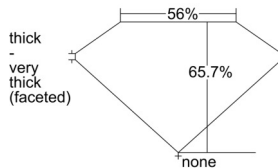

GIA®

FACSIMILE

GIA REPORT 5231388989

Verify this report at GIA.edu

GIA NATURAL DIAMOND DOSSIER®

September 09, 2024
GIA Report Number 5231388989
Shape and Cutting Style ..... Marquise Brilliant
Measurements ..... 6.19 x 3.53 x 2.32 mm

GRADING RESULTS

Carat Weight ..... 0.30 carat
Color Grade ..... E
Clarity Grade ..... Internally Flawless

ADDITIONAL GRADING INFORMATION

Polish ..... Excellent
Symmetry ..... Excellent
Fluorescence ..... Medium Blue
Clarity Characteristics ..... Minor Details of Polish
Inscription(s): GIA 5231388989

PROPORTIONS

Profile not to actual proportions

GRADING SCALES

GIA COLOR SCALE		GIA CLARITY SCALE		
NEAR COLORLESS	D	VERY VERY SLIGHTLY INCLUDED	FLAWLESS	
	E		INTERNALLY FLAWLESS	
	F	VERY SLIGHTLY INCLUDED	VVS₁	
	G		VVS₂	
	H		VS₁	
	FAINT	I	SLIGHTLY INCLUDED	VS₂
		J		SI₁
		K	INCLUDED	SI₂
		L		I₁
		M		I₂
LIGHT	N		I₃	
	O			
	P			
	Q			
	R			
	S			
	T			
	U			
	V			
	W			
	X			
	Y			
	Z