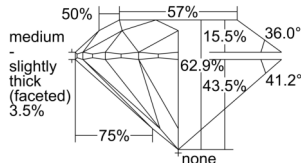

GIA®

FACSIMILE

GIA REPORT 5231398770

Verify this report at GIA.edu

GIA NATURAL DIAMOND DOSSIER®

September 23, 2024
GIA Report Number 5231398770
Shape and Cutting Style ..... Round Brilliant
Measurements ..... 5.89 - 5.93 x 3.72 mm

GRADING RESULTS

Carat Weight ..... 0.80 carat
Color Grade I
Clarity Grade VS2
Cut Grade ..... Excellent

ADDITIONAL GRADING INFORMATION

Polish ..... Excellent
Symmetry ..... Excellent
Fluorescence ..... Faint
Clarity Characteristics ..... Crystal
Inscription(s): GIA 5231398770

PROPORTIONS

Profile to actual proportions

GRADING SCALES

GIA COLOR SCALE	GIA CLARITY SCALE	GIA CUT SCALE	
D	FLAWLESS	EXCELLENT	
E	INTERNALLY FLAWLESS		
F		VVS₁	VERY GOOD
G	VVS₂		
H	VS₁	GOOD	
I	VS₂		
J	SI₁	FAIR	
K	SI₂		
L	I₁	POOR	
M	I₂		
N	I₃		
O			
P			
Q			
R			
S			
T			
U			
V			
W			
X			
Y			
Z