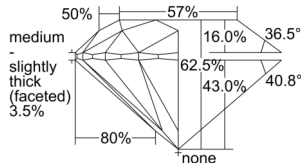

GIA®

FACSIMILE

GIA REPORT 5231427601

Verify this report at GIA.edu

GIA NATURAL DIAMOND DOSSIER®

October 28, 2024
GIA Report Number 5231427601
Shape and Cutting Style ..... Round Brilliant
Measurements ..... 5.63 - 5.68 x 3.53 mm

GRADING RESULTS

Carat Weight ..... 0.70 carat
Color Grade ..... D
Clarity Grade VS2
Cut Grade ..... Excellent

ADDITIONAL GRADING INFORMATION

Polish ..... Excellent
Symmetry ..... Excellent
Fluorescence ..... None
Clarity Characteristics..... Crystal, Feather, Cloud
Inscription(s): GIA 5231427601

PROPORTIONS

Profile to actual proportions

GRADING SCALES

GIA COLOR SCALE	GIA CLARITY SCALE	GIA CUT SCALE	
D	FLAWLESS	EXCELLENT	
E	INTERNALLY FLAWLESS		
F		VVS₁	VERY GOOD
G	VVS₂		
H	VS₁	GOOD	
I	VS₂		
J	SI₁	FAIR	
K	SI₂		
L	I₁	POOR	
M			
N			
O	I₂		
P			
Q			
R	I₃		
S			
T			
U			
V			
W			
X			
Y			
Z