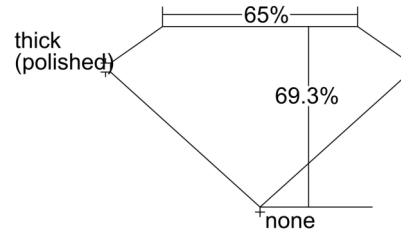

GIA NATURAL DIAMOND GRADING REPORT

October 28, 2024
 GIA Report Number 5231428659
 Shape and Cutting Style Emerald Cut
 Measurements 6.24 x 4.52 x 3.13 mm

GRADING RESULTS

Carat Weight 0.90 carat
 Color Grade K
 Clarity Grade Flawless

ADDITIONAL GRADING INFORMATION

Polish Excellent
 Symmetry Excellent
 Fluorescence Faint
 Inscription(s): GIA 5231428659

PROPORTIONS

Profile not to actual proportions

CLARITY CHARACTERISTICS

GRADING SCALES

GIA COLOR SCALE		GIA CLARITY SCALE	
COLOURLESS	D	VERY VERY SLIGHTLY INCLUDED	FLAWLESS
	E		INTERNALLY FLAWLESS
	F		VVS ₁
NEAR COLOURLESS	G	VERY SLIGHTLY INCLUDED	VVS ₂
	H		VS ₁
	I		VS ₂
FANT	J	SLIGHTLY INCLUDED	SI ₁
	K		SI ₂
	L		I ₁
VERY LIGHT	M	INCLUDED	I ₂
	N		I ₃
	O		
LIGHT	P		
	Q		
	R		
	S		
	T		
	U		
	V		
W			
X			
Y			
Z			