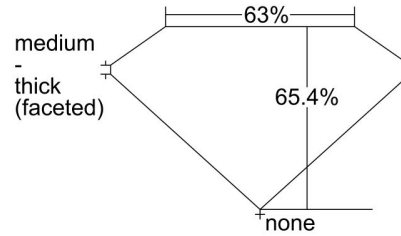

GIA NATURAL DIAMOND GRADING REPORT

February 29, 2024
 GIA Report Number 5234206278
 Shape and Cutting Style Oval Brilliant
 Measurements 7.26 x 5.51 x 3.60 mm

GRADING RESULTS

Carat Weight 1.01 carat
 Color Grade L
 Clarity Grade VS2

ADDITIONAL GRADING INFORMATION

Polish Excellent
 Symmetry Excellent
 Fluorescence None
 Inscription(s): GIA 5234206278

Comments: Pinpoints, clouds and internal graining are not shown.

PROPORTIONS

Profile not to actual proportions

CLARITY CHARACTERISTICS

KEY TO SYMBOLS*

- Crystal
- ∖ Needle

* Red symbols denote internal characteristics (inclusions). Green or black symbols denote external characteristics (blemishes). Diagram is an approximate representation of the diamond, and symbols shown indicate type, position, and approximate size of clarity characteristics. All clarity characteristics may not be shown. Details of finish are not shown.