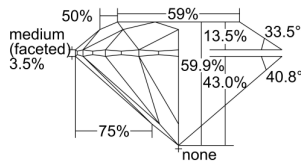

GIA®

FACSIMILE

GIA REPORT 5234278964

Verify this report at GIA.edu

GIA NATURAL DIAMOND DOSSIER®

May 07, 2024
GIA Report Number 5234278964
Shape and Cutting Style ..... Round Brilliant
Measurements ..... 4.66 - 4.68 x 2.80 mm

GRADING RESULTS

Carat Weight ..... 0.37 carat
Color Grade ..... M
Clarity Grade VVS1
Cut Grade ..... Excellent

ADDITIONAL GRADING INFORMATION

Polish ..... Excellent
Symmetry ..... Excellent
Fluorescence ..... Faint
Clarity Characteristics ..... Pinpoint
Inscription(s): GIA 5234278964

PROPORTIONS

Profile to actual proportions

GRADING SCALES

GIA COLOR SCALE	GIA CLARITY SCALE	GIA CUT SCALE	
D	FLAWLESS	EXCELLENT	
E	INTERNALLY FLAWLESS		
F		VVS₁	VERY GOOD
G	VVS₂		
H	VS₁	GOOD	
I	VS₂		
J	SI₁	FAIR	
K	SI₂		
L	I₁	POOR	
M	I₂		
N	I₃		
O			
P			
Q			
R			
S			
T			
U			
V			
W			
X			
Y			
Z