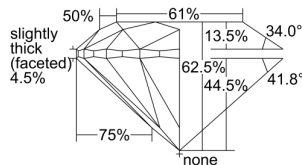

GIA®

FACSIMILE

GIA REPORT 5234289142

Verify this report at GIA.edu

GIA NATURAL DIAMOND DOSSIER®

May 21, 2024
GIA Report Number 5234289142
Shape and Cutting Style ..... Round Brilliant
Measurements ..... 5.34 - 5.37 x 3.35 mm

GRADING RESULTS

Carat Weight ..... 0.60 carat
Color Grade ..... D
Clarity Grade VVS2
Cut Grade ..... Excellent

ADDITIONAL GRADING INFORMATION

Polish ..... Excellent
Symmetry ..... Excellent
Fluorescence ..... Strong Blue
Clarity Characteristics ..... Pinpoint
Inscription(s): GIA 5234289142

PROPORTIONS

Profile to actual proportions