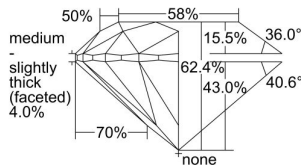

GIA®

FACSIMILE

GIA REPORT 5234296446

Verify this report at GIA.edu

GIA NATURAL DIAMOND DOSSIER®

May 28, 2024
GIA Report Number 5234296446
Shape and Cutting Style ..... Round Brilliant
Measurements ..... 5.87 - 5.91 x 3.68 mm

GRADING RESULTS

Carat Weight ..... 0.80 carat
Color Grade ..... J
Clarity Grade S11
Cut Grade ..... Excellent

ADDITIONAL GRADING INFORMATION

Polish ..... Excellent
Symmetry ..... Excellent
Fluorescence ..... Medium Blue
Clarity Characteristics ..... Crystal, Cloud
Inscription(s): GIA 5234296446

PROPORTIONS

Profile to actual proportions

GRADING SCALES

GIA COLOR SCALE	GIA CLARITY SCALE	GIA CUT SCALE	
D	FLAWLESS	EXCELLENT	
E	INTERNALLY FLAWLESS		
F		VVS₁	VERY GOOD
G	VVS₂		
H	VS₁	GOOD	
I	VS₂		
J	S1₁	FAIR	
K	S1₂		
L	I₁	POOR	
M	I₂		
N	I₃		
O			
P			
Q			
R			
S			
T			
U			
V			
W			
X			
Y			
Z