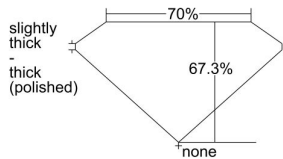

GIA®

FACSIMILE

GIA REPORT 5234298792

Verify this report at GIA.edu

GIA NATURAL DIAMOND DOSSIER®

May 30, 2024
GIA Report Number 5234298792
Shape and Cutting Style ..... **Cut-Cornered Rectangular Modified Brilliant**
Measurements ..... 5.72 x 4.23 x 2.85 mm

GRADING RESULTS

Carat Weight ..... 0.60 carat
Color Grade ..... F
Clarity Grade SI2

ADDITIONAL GRADING INFORMATION

Polish ..... Very Good
Symmetry ..... Excellent
Fluorescence ..... None
Clarity Characteristics ..... Crystal
Inscription(s): GIA 5234298792

PROPORTIONS

Profile not to actual proportions

GRADING SCALES

GIA COLOR SCALE		GIA CLARITY SCALE			
COLORLESS	D	VERY VERY SLIGHTLY INCLUDED	FLAWLESS		
	E		INTERNALLY FLAWLESS		
	F	VERY SLIGHTLY INCLUDED	VVS₁		
	G		VVS₂		
	H		VS₁		
	NEAR COLORLESS	I	SLIGHTLY INCLUDED	SI₁	
		J		SI₂	
		FAINT	K	INCLUDED	I₁
			L		I₂
			M		I₃
N					
VERT LIGHT	O				
	P				
	Q				
	R				
	LIGHT	S			
		T			
		U			
		V			
W					
X					
Y					
Z