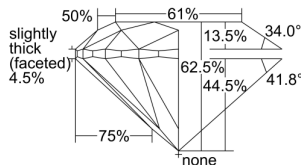

GIA®

FACSIMILE

GIA REPORT 5234314825

Verify this report at GIA.edu

GIA NATURAL DIAMOND DOSSIER®

June 12, 2024
GIA Report Number 5234314825
Shape and Cutting Style ..... Round Brilliant
Measurements ..... 5.89 - 5.93 x 3.69 mm

GRADING RESULTS

Carat Weight ..... 0.80 carat
Color Grade ..... F
Clarity Grade S11
Cut Grade ..... Excellent

ADDITIONAL GRADING INFORMATION

Polish ..... Excellent
Symmetry ..... Excellent
Fluorescence ..... Medium Yellow
Clarity Characteristics ..... Cloud, Crystal
Inscription(s): GIA 5234314825

PROPORTIONS

Profile to actual proportions