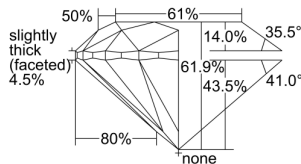

GIA®

FACSIMILE

GIA REPORT 5234316971

Verify this report at GIA.edu

GIA NATURAL DIAMOND DOSSIER®

June 14, 2024
GIA Report Number 5234316971
Shape and Cutting Style ..... Round Brilliant
Measurements ..... 5.99 - 6.03 x 3.72 mm

GRADING RESULTS

Carat Weight ..... 0.85 carat
Color Grade ..... G
Clarity Grade VS1
Cut Grade ..... Excellent

ADDITIONAL GRADING INFORMATION

Polish ..... Excellent
Symmetry ..... Excellent
Fluorescence ..... None
Clarity Characteristics..... Crystal, Needle, Pinpoint
Inscription(s): GIA 5234316971

PROPORTIONS

GRADING SCALES

GIA COLOR SCALE	GIA CLARITY SCALE	GIA CUT SCALE
COLOURLESS	FLAWLESS	EXCELLENT
D	INTERNALLY FLAWLESS	
E	VVS₁	VERY GOOD
F		
G	VS₁	GOOD
H		
I	SI₁	FAIR
J		
K	I₁	POOR
L		
M	I₂	
N		
O	I₃	
P		
Q		
R		
S		
T		
U		
V		
W		
X		
Y		
Z