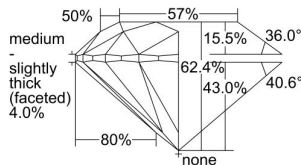

GIA®

FACSIMILE

GIA REPORT 5234327211

Verify this report at GIA.edu

GIA NATURAL DIAMOND DOSSIER®

June 24, 2024
GIA Report Number 5234327211
Shape and Cutting Style ..... Round Brilliant
Measurements ..... 5.89 - 5.93 x 3.69 mm

GRADING RESULTS

Carat Weight ..... 0.80 carat
Color Grade I
Clarity Grade VS1
Cut Grade ..... Excellent

ADDITIONAL GRADING INFORMATION

Polish ..... Excellent
Symmetry ..... Excellent
Fluorescence ..... None
Clarity Characteristics..... Crystal, Cloud, Pinpoint
Inscription(s): GIA 5234327211

PROPORTIONS

Profile to actual proportions

GRADING SCALES

GIA COLOR SCALE	GIA CLARITY SCALE	GIA CUT SCALE	
D	FLAWLESS	EXCELLENT	
E	INTERNALLY FLAWLESS		
F		VVS₁	VERY GOOD
G	VVS₂		
H	VS₁	GOOD	
I	VS₂		
J	SI₁	FAIR	
K	SI₂		
L	I₁	POOR	
M	I₂		
N	I₃		
O			
P			
Q			
R			
S			
T			
U			
V			
W			
X			
Y			
Z