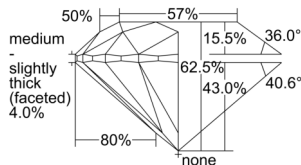

GIA®

FACSIMILE

GIA REPORT 5234337823

Verify this report at GIA.edu

GIA NATURAL DIAMOND DOSSIER®

September 16, 2024
GIA Report Number 5234337823
Shape and Cutting Style ..... Round Brilliant
Measurements ..... 5.72 - 5.76 x 3.59 mm

GRADING RESULTS

Carat Weight ..... 0.74 carat
Color Grade ..... K
Clarity Grade S11
Cut Grade ..... Excellent

ADDITIONAL GRADING INFORMATION

Polish ..... Excellent
Symmetry ..... Excellent
Fluorescence ..... Faint
Clarity Characteristics ..... Cloud, Crystal
Inscription(s): GIA 5234337823

PROPORTIONS

Profile to actual proportions

GRADING SCALES

GIA COLOR SCALE	GIA CLARITY SCALE	GIA CUT SCALE	
D	FLAWLESS	EXCELLENT	
E	INTERNALLY FLAWLESS		
F		VVS₁	VERY GOOD
G	VVS₂		
H	VS₁	GOOD	
I	VS₂		
J	S1₁	FAIR	
K	S1₂		
L	I₁	POOR	
M	I₂		
N	I₃		
O			
P			
Q			
R			
S			
T			
U			
V			
W			
X			
Y			
Z