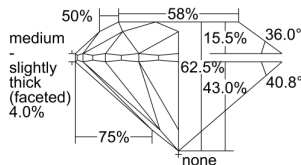

GIA®

FACSIMILE

GIA REPORT 5234342549

Verify this report at GIA.edu

GIA NATURAL DIAMOND DOSSIER®

July 11, 2024
GIA Report Number 5234342549
Shape and Cutting Style ..... Round Brilliant
Measurements ..... 5.80 - 5.84 x 3.64 mm

GRADING RESULTS

Carat Weight ..... 0.77 carat
Color Grade ..... G
Clarity Grade VS1
Cut Grade ..... Excellent

ADDITIONAL GRADING INFORMATION

Polish ..... Excellent
Symmetry ..... Excellent
Fluorescence ..... None
Clarity Characteristics ..... Cloud
Inscription(s): GIA 5234342549

PROPORTIONS

Profile to actual proportions

GRADING SCALES

GIA COLOR SCALE	GIA CLARITY SCALE	GIA CUT SCALE	
D	FLAWLESS	EXCELLENT	
E	INTERNALLY FLAWLESS		
F		VVS₁	VERY GOOD
G	VVS₂		
H	VS₁	GOOD	
I	VS₂		
J	SI₁	FAIR	
K	SI₂		
L	I₁	POOR	
M	I₂		
N	I₃		
O			
P			
Q			
R			
S			
T			
U			
V			
W			
X			
Y			
Z