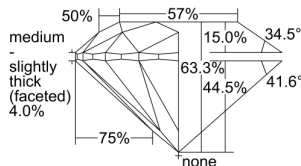

GIA®

FACSIMILE

GIA REPORT 5234343661

Verify this report at GIA.edu

GIA NATURAL DIAMOND DOSSIER®

July 11, 2024
GIA Report Number 5234343661
Shape and Cutting Style ..... Round Brilliant
Measurements ..... 5.75 - 5.79 x 3.66 mm

GRADING RESULTS

Carat Weight ..... 0.75 carat
Color Grade ..... M
Clarity Grade VS1
Cut Grade ..... Excellent

ADDITIONAL GRADING INFORMATION

Polish ..... Excellent
Symmetry ..... Excellent
Fluorescence ..... None
Clarity Characteristics ..... Cloud, Crystal, Pinpoint
Inscription(s): GIA 5234343661

PROPORTIONS

Profile to actual proportions

GRADING SCALES

GIA COLOR SCALE	GIA CLARITY SCALE	GIA CUT SCALE	
D	FLAWLESS	EXCELLENT	
E	INTERNALLY FLAWLESS		
F		VVS₁	VERY GOOD
G	VVS₂		
H	VS₁	GOOD	
I	VS₂		
J	SI₁	FAIR	
K	SI₂		
L	I₁	POOR	
M			
N			
O	I₂		
P			
Q			
R	I₃		
S			
T			
U			
V			
W			
X			
Y			
Z