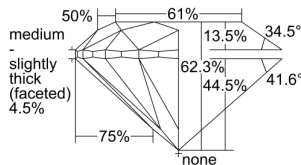

GIA®

FACSIMILE

GIA REPORT 5234351742

Verify this report at GIA.edu

GIA NATURAL DIAMOND DOSSIER®

July 22, 2024
GIA Report Number 5234351742
Shape and Cutting Style ..... Round Brilliant
Measurements ..... 5.89 - 5.93 x 3.68 mm

GRADING RESULTS

Carat Weight ..... 0.80 carat
Color Grade ..... G
Clarity Grade VS2
Cut Grade ..... Excellent

ADDITIONAL GRADING INFORMATION

Polish ..... Excellent
Symmetry ..... Excellent
Fluorescence ..... None
Clarity Characteristics..... Cloud, Crystal, Feather
Inscription(s): GIA 5234351742

PROPORTIONS

Profile to actual proportions

GRADING SCALES

GIA COLOR SCALE	GIA CLARITY SCALE	GIA CUT SCALE	
D	FLAWLESS	EXCELLENT	
E	INTERNALLY FLAWLESS		
F		VVS₁	VERY GOOD
G	VVS₂		
H	VS₁	GOOD	
I	VS₂		
J	SI₁	FAIR	
K	SI₂		
L	I₁	POOR	
M	I₂		
N	I₃		
O			
P			
Q			
R			
S			
T			
U			
V			
W			
X			
Y			
Z