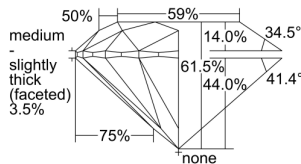

GIA®

FACSIMILE

GIA REPORT 5234352818

Verify this report at GIA.edu

GIA NATURAL DIAMOND DOSSIER®

July 25, 2024
GIA Report Number 5234352818
Shape and Cutting Style ..... Round Brilliant
Measurements ..... 5.73 - 5.76 x 3.54 mm

GRADING RESULTS

Carat Weight ..... 0.71 carat
Color Grade ..... E
Clarity Grade SI2
Cut Grade ..... Excellent

ADDITIONAL GRADING INFORMATION

Polish ..... Excellent
Symmetry ..... Excellent
Fluorescence ..... Strong Blue
Clarity Characteristics..... Crystal, Cloud
Inscription(s): GIA 5234352818

PROPORTIONS

Profile to actual proportions

GRADING SCALES

GIA COLOR SCALE	GIA CLARITY SCALE	GIA CUT SCALE	
D	FLAWLESS	EXCELLENT	
E	INTERNALLY FLAWLESS		
F		VVS₁	VERY GOOD
G	VVS₂		
H	VS₁	GOOD	
I	VS₂		
J	SI₁	FAIR	
K	SI₂		
L	I₁	POOR	
M	I₂		
N	I₃		
O			
P			
Q			
R			
S			
T			
U			
V			
W			
X			
Y			
Z