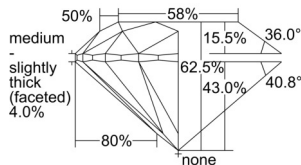

GIA®

FACSIMILE

GIA REPORT 5234359060

Verify this report at GIA.edu

GIA NATURAL DIAMOND DOSSIER®

August 01, 2024
GIA Report Number 5234359060
Shape and Cutting Style ..... Round Brilliant
Measurements ..... 5.76 - 5.78 x 3.60 mm

GRADING RESULTS

Carat Weight ..... 0.75 carat
Color Grade ..... J
Clarity Grade VS1
Cut Grade ..... Excellent

ADDITIONAL GRADING INFORMATION

Polish ..... Excellent
Symmetry ..... Excellent
Fluorescence ..... Strong Blue
Clarity Characteristics..... Crystal, Cloud, Feather, Pinpoint
Inscription(s): GIA 5234359060

PROPORTIONS

Profile to actual proportions

GRADING SCALES

GIA COLOR SCALE	GIA CLARITY SCALE	GIA CUT SCALE	
D	FLAWLESS	EXCELLENT	
E	INTERNALLY FLAWLESS		
F		VVS₁	VERY GOOD
G	VVS₂		
H	VS₁	GOOD	
I	VS₂		
J	SI₁	FAIR	
K	SI₂		
L	I₁	POOR	
M	I₂		
N	I₃		
O			
P			
Q			
R			
S			
T			
U			
V			
W			
X			
Y			
Z