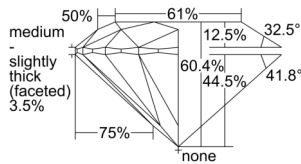

GIA®

FACSIMILE

GIA REPORT 5234359101

Verify this report at GIA.edu

GIA NATURAL DIAMOND DOSSIER®

August 02, 2024
GIA Report Number 5234359101
Shape and Cutting Style ..... Round Brilliant
Measurements ..... 5.13 - 5.16 x 3.11 mm

GRADING RESULTS

Carat Weight ..... 0.50 carat
Color Grade L
Clarity Grade VVS2
Cut Grade ..... Excellent

ADDITIONAL GRADING INFORMATION

Polish ..... Excellent
Symmetry ..... Excellent
Fluorescence ..... Faint
Clarity Characteristics..... Pinpoint, Indented Natural
Inscription(s): GIA 5234359101

PROPORTIONS

Profile to actual proportions

GRADING SCALES

GIA COLOR SCALE	GIA CLARITY SCALE	GIA CUT SCALE	
D	FLAWLESS	EXCELLENT	
E	INTERNALLY FLAWLESS		
F		VVS₁	VERY GOOD
G	VVS₂		
H	VS₁	GOOD	
I	VS₂		
J	SI₁	FAIR	
K	SI₂		
L	I₁	POOR	
M			
N			
O	I₂		
P			
Q			
R	I₃		
S			
T			
U			
V			
W			
X			
Y			
Z