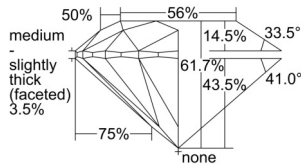

GIA®

FACSIMILE

GIA REPORT 5234359201

Verify this report at GIA.edu

GIA NATURAL DIAMOND DOSSIER®

August 02, 2024
GIA Report Number 5234359201
Shape and Cutting Style ..... Round Brilliant
Measurements ..... 5.26 - 5.28 x 3.25 mm

GRADING RESULTS

Carat Weight ..... 0.55 carat
Color Grade ..... M
Clarity Grade VS1
Cut Grade ..... Excellent

ADDITIONAL GRADING INFORMATION

Polish ..... Excellent
Symmetry ..... Excellent
Fluorescence ..... Faint
Clarity Characteristics..... Cloud, Crystal, Pinpoint
Inscription(s): GIA 5234359201

PROPORTIONS

Profile to actual proportions

GRADING SCALES

GIA COLOR SCALE	GIA CLARITY SCALE	GIA CUT SCALE	
D	FLAWLESS	EXCELLENT	
E	INTERNALLY FLAWLESS		
F		VVS₁	VERY GOOD
G	VVS₂		
H	VS₁	GOOD	
I	VS₂		
J	SI₁	FAIR	
K	SI₂		
L	I₁	POOR	
M	I₂		
N	I₃		
O			
P			
Q			
R			
S			
T			
U			
V			
W			
X			
Y			
Z