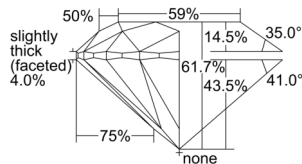

GIA®

FACSIMILE

GIA REPORT 5234360441

Verify this report at GIA.edu

GIA NATURAL DIAMOND DOSSIER®

August 02, 2024
GIA Report Number 5234360441
Shape and Cutting Style ..... Round Brilliant
Measurements ..... 5.37 - 5.41 x 3.32 mm

GRADING RESULTS

Carat Weight ..... 0.60 carat
Color Grade ..... M
Clarity Grade VVS2
Cut Grade ..... Excellent

ADDITIONAL GRADING INFORMATION

Polish ..... Excellent
Symmetry ..... Excellent
Fluorescence ..... None
Clarity Characteristics..... Cloud, Pinpoint, Internal Graining
Inscription(s): GIA 5234360441

PROPORTIONS

Profile to actual proportions

GRADING SCALES

GIA COLOR SCALE	GIA CLARITY SCALE	GIA CUT SCALE
COLOURLESS	FLAWLESS	EXCELLENT
D	INTERNALLY FLAWLESS	
E	VVS₁	VERY GOOD
F		
G	VVS₂	
H	VS₁	GOOD
I		
J	VS₂	
K	SI₁	FAIR
L		
M	SI₂	
N	I₁	POOR
O		
P	I₂	
Q	I₃	
R		
S		
T		
U		
V		
W		
X		
Y		
Z