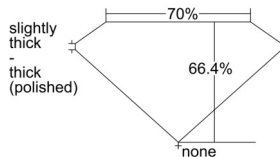

GIA®

FACSIMILE

GIA REPORT 5234371143

Verify this report at GIA.edu

GIA NATURAL DIAMOND DOSSIER®

August 16, 2024
GIA Report Number 5234371143
Shape and Cutting Style ..... Emerald Cut
Measurements ..... 5.20 x 3.91 x 2.59 mm

GRADING RESULTS

Carat Weight ..... 0.50 carat
Color Grade ..... E
Clarity Grade ..... Internally Flawless

ADDITIONAL GRADING INFORMATION

Polish ..... Excellent
Symmetry ..... Excellent
Fluorescence ..... None
Clarity Characteristics ..... Minor Details of Polish
Inscription(s): GIA 5234371143

PROPORTIONS

Profile not to actual proportions

GRADING SCALES

GIA COLOR SCALE		GIA CLARITY SCALE			
COLORLESS	D	VERY VERY SLIGHTLY INCLUDED	FLAWLESS		
	E		INTERNALLY FLAWLESS		
	F	VERY SLIGHTLY INCLUDED	VVS₁		
	G		VVS₂		
	H		VS₁		
	NEAR COLORLESS	I	SLIGHTLY INCLUDED	VS₂	
		J		SI₁	
		FAINT	K	INCLUDED	SI₂
			L		I₁
			M		I₂
VERT LIGHT	N	LIGHT	I₃		
	O				
	P				
	Q				
	R