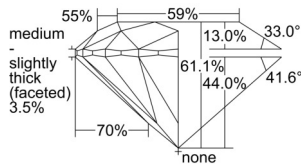

GIA®

FACSIMILE

GIA REPORT 5234372161

Verify this report at GIA.edu

GIA NATURAL DIAMOND DOSSIER®

August 16, 2024
GIA Report Number 5234372161
Shape and Cutting Style ..... Round Brilliant
Measurements ..... 5.69 - 5.73 x 3.49 mm

GRADING RESULTS

Carat Weight ..... 0.70 carat
Color Grade ..... G
Clarity Grade S11
Cut Grade ..... Excellent

ADDITIONAL GRADING INFORMATION

Polish ..... Excellent
Symmetry ..... Excellent
Fluorescence ..... None
Clarity Characteristics ..... Crystal, Feather
Inscription(s): GIA 5234372161

PROPORTIONS

Profile to actual proportions

GRADING SCALES

GIA COLOR SCALE	GIA CLARITY SCALE	GIA CUT SCALE	
D	FLAWLESS	EXCELLENT	
E	INTERNALLY FLAWLESS		
F		VVS₁	VERY GOOD
G	VVS₂		
H	VS₁	GOOD	
I	VS₂		
J	S1₁	FAIR	
K	S1₂		
L	I₁	POOR	
M	I₂		
N	I₃		
O			
P			
Q			
R			
S			
T			
U			
V			
W			
X			
Y			
Z