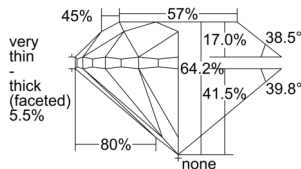

GIA®

FACSIMILE

GIA REPORT 5234378380

Verify this report at GIA.edu

GIA NATURAL DIAMOND DOSSIER®

August 27, 2024
GIA Report Number 5234378380
Shape and Cutting Style ..... Round Brilliant
Measurements ..... 4.88 - 4.97 x 3.16 mm

GRADING RESULTS

Carat Weight ..... 0.50 carat
Color Grade ..... K
Clarity Grade VS1
Cut Grade ..... Very Good

ADDITIONAL GRADING INFORMATION

Polish ..... Very Good
Symmetry ..... Good
Fluorescence ..... Faint
Clarity Characteristics..... Cloud, Indented Natural
Inscription(s): GIA 5234378380

PROPORTIONS

Profile to actual proportions