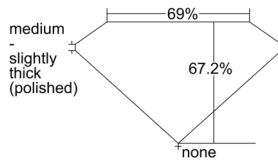

GIA®

FACSIMILE

GIA REPORT 5234423440

Verify this report at GIA.edu

GIA NATURAL DIAMOND DOSSIER®

October 22, 2024
GIA Report Number 5234423440
Shape and Cutting Style ..... Cut-Cornered Rectangular Modified Brilliant
Measurements ..... 5.81 x 4.66 x 3.13 mm

GRADING RESULTS

Carat Weight ..... 0.73 carat
Color Grade ..... D
Clarity Grade VS1

ADDITIONAL GRADING INFORMATION

Polish ..... Excellent
Symmetry ..... Excellent
Fluorescence ..... None
Clarity Characteristics ..... Crystal, Pinpoint
Inscription(s): GIA 5234423440

PROPORTIONS

Profile not to actual proportions

GRADING SCALES

GIA COLOR SCALE		GIA CLARITY SCALE			
COLORLESS	D	VERY SLIGHTLY INCLUDED	FLAWLESS		
	E		INTERNALLY FLAWLESS		
	F	SLIGHTLY INCLUDED	VVS₁		
	G		VVS₂		
	H		VS₁		
	NEAR COLORLESS	I	VERY SLIGHTLY INCLUDED	VS₂	
		J		SI₁	
		FAINT	K	SLIGHTLY INCLUDED	SI₂
			L		I₁
			M		I₂
VERT LIGHT	N	INCLUDED	I₃		
	O				
	P				
	Q				
	R				
	S				
	T				
LIGHT	U				
	V				
	W				
	X				
Y					
Z