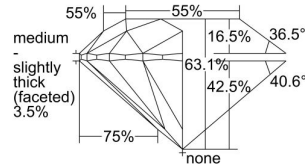

GIA®

FACSIMILE

GIA REPORT 5396478881

Verify this report at GIA.edu

GIA NATURAL DIAMOND DOSSIER®

July 13, 2021
GIA Report Number 5396478881
Shape and Cutting Style ..... Round Brilliant
Measurements ..... 5.87 - 5.91 x 3.72 mm

GRADING RESULTS

Carat Weight ..... 0.80 carat
Color Grade ..... K
Clarity Grade SI1
Cut Grade ..... Excellent

ADDITIONAL GRADING INFORMATION

Polish ..... Excellent
Symmetry ..... Excellent
Fluorescence ..... None
Clarity Characteristics ..... Crystal
Inscription(s): GIA 5396478881

PROPORTIONS

Profile to actual proportions