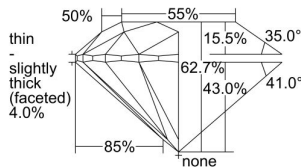

GIA®

FACSIMILE

GIA REPORT

5396828714

Verify this report at GIA.edu

GIA NATURAL DIAMOND DOSSIER®

August 16, 2021
GIA Report Number 5396828714
Shape and Cutting Style ..... Round Brilliant
Measurements ..... 5.38 - 5.41 x 3.39 mm

GRADING RESULTS

Carat Weight ..... 0.60 carat
Color Grade ..... F
Clarity Grade SI2
Cut Grade ..... Excellent

ADDITIONAL GRADING INFORMATION

Polish ..... Excellent
Symmetry ..... Excellent
Fluorescence ..... None
Clarity Characteristics ..... Cloud
Inscription(s): GIA 5396828714

PROPORTIONS

Profile to actual proportions

GRADING SCALES

GIA COLOR SCALE

COLOREDNESS	D
	E
	F
	G
	H
	I
	J
NEAR COLORLESS	K
	L
Faint	M
	N
	O
	P
Very Light	Q
	R
	S
	T
	U
	V
Light	W
	X
	Y
	Z

GIA CLARITY SCALE

FLAWLESS	VERY VERY SLIGHTLY INCLUDED	VVS₁	VVS₂	VS₁	VS₂	SI₁	SI₂	I₁	I₂	I₃	
											INTERNALLY FLAWLESS

GIA CUT SCALE

EXCELLENT
VERY GOOD
GOOD
FAIR
POOR