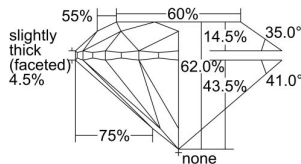

GIA®

FACSIMILE

GIA REPORT 5403981724

Verify this report at GIA.edu

GIA NATURAL DIAMOND DOSSIER®

October 25, 2021
GIA Report Number 5403981724
Shape and Cutting Style ..... Round Brilliant
Measurements ..... 5.86 - 5.92 x 3.65 mm

GRADING RESULTS

Carat Weight ..... 0.80 carat
Color Grade ..... J
Clarity Grade VS2
Cut Grade ..... Excellent

ADDITIONAL GRADING INFORMATION

Polish ..... Excellent
Symmetry ..... Excellent
Fluorescence ..... Faint
Clarity Characteristics ..... Crystal
Inscription(s): GIA 5403981724

PROPORTIONS

Profile to actual proportions

GRADING SCALES

GIA COLOR SCALE	GIA CLARITY SCALE	GIA CUT SCALE	
D	FLAWLESS	EXCELLENT	
E	INTERNALLY FLAWLESS		
F		VVS₁	VERY GOOD
G	VVS₂		
H	VS₁	GOOD	
I	VS₂		
J	SI₁	FAIR	
K	SI₂		
L	I₁	POOR	
M	I₂		
N	I₃		
O			
P			
Q			
R			
S			
T			
U			
V			
W			
X			
Y			
Z