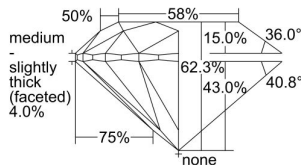

GIA®

FACSIMILE

GIA REPORT 5406217246

Verify this report at GIA.edu

GIA NATURAL DIAMOND DOSSIER®

October 24, 2023
GIA Report Number 5406217246
Shape and Cutting Style ..... Round Brilliant
Measurements ..... 5.87 - 5.91 x 3.67 mm

GRADING RESULTS

Carat Weight ..... 0.80 carat
Color Grade ..... M
Clarity Grade VVS2
Cut Grade ..... Excellent

ADDITIONAL GRADING INFORMATION

Polish ..... Excellent
Symmetry ..... Excellent
Fluorescence ..... None
Clarity Characteristics ..... Indented Natural
Inscription(s): GIA 5406217246

PROPORTIONS

Profile to actual proportions

GRADING SCALES

GIA COLOR SCALE	GIA CLARITY SCALE	GIA CUT SCALE	
D	FLAWLESS	EXCELLENT	
E	INTERNALLY FLAWLESS		
F		VVS₁	VERY GOOD
G	VVS₂		
H	VS₁	GOOD	
I	VS₂		
J	SI₁	FAIR	
K	SI₂		
L	I₁	POOR	
M	I₂		
N	I₃		
O			
P			
Q			
R			
S			
T			
U			
V			
W			
X			
Y			
Z