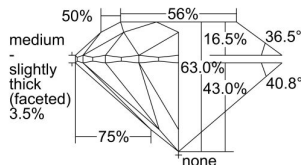

GIA®

FACSIMILE

GIA REPORT 5436656731

Verify this report at GIA.edu

GIA NATURAL DIAMOND DOSSIER®

June 08, 2022
GIA Report Number 5436656731
Shape and Cutting Style ..... Round Brilliant
Measurements ..... 6.10 - 6.15 x 3.86 mm

GRADING RESULTS

Carat Weight ..... 0.90 carat
Color Grade ..... K
Clarity Grade VS2
Cut Grade ..... Excellent

ADDITIONAL GRADING INFORMATION

Polish ..... Excellent
Symmetry ..... Excellent
Fluorescence ..... None
Clarity Characteristics ..... Crystal
Inscription(s): GIA 5436656731

PROPORTIONS

Profile to actual proportions