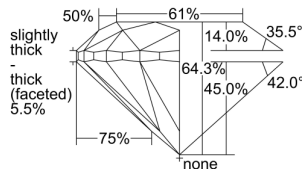

GIA®

FACSIMILE

GIA REPORT 5436825201

Verify this report at GIA.edu

GIA NATURAL DIAMOND DOSSIER®

June 28, 2022
GIA Report Number 5436825201
Shape and Cutting Style ..... Round Brilliant
Measurements ..... 5.48 - 5.60 x 3.56 mm

GRADING RESULTS

Carat Weight ..... 0.70 carat
Color Grade ..... H
Clarity Grade VS1
Cut Grade ..... Very Good

ADDITIONAL GRADING INFORMATION

Polish ..... Excellent
Symmetry ..... Good
Fluorescence ..... None
Clarity Characteristics..... Cloud, Crystal, Needle, Pinpoint
Inscription(s): GIA 5436825201

PROPORTIONS

Profile to actual proportions

GRADING SCALES

GIA COLOR SCALE	GIA CLARITY SCALE	GIA CUT SCALE
COLOURLESS	FLAWLESS	EXCELLENT
D	INTERNALLY FLAWLESS	
E	VVS₁	VERY GOOD
F		
G	VS₁	GOOD
H		
I	SI₁	FAIR
J		
K	I₁	POOR
L		
M	I₂	
N		
O	I₃	
P		
Q		
R		
S		
T		
U		
V		
W		
X		
Y		
Z