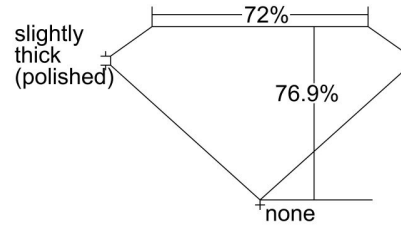

GIA NATURAL DIAMOND GRADING REPORT

August 18, 2022
 GIA Report Number 5443318704
 Shape and Cutting Style Square Modified Brilliant
 Measurements 5.15 x 5.09 x 3.91 mm

GRADING RESULTS

Carat Weight 0.91 carat
 Color Grade I
 Clarity Grade VVS2

ADDITIONAL GRADING INFORMATION

Polish Excellent
 Symmetry Very Good
 Fluorescence None
 Inscription(s): GIA 5443318704
 Comments: Clouds are not shown.

PROPORTIONS

Profile not to actual proportions

CLARITY CHARACTERISTICS

KEY TO SYMBOLS*

- Pinpoint
- ~ Feather

* Red symbols denote internal characteristics (inclusions). Green or black symbols denote external characteristics (blemishes). Diagram is an approximate representation of the diamond, and symbols shown indicate type, position, and approximate size of clarity characteristics. All clarity characteristics may not be shown. Details of finish are not shown.