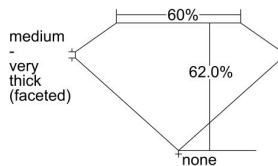

GIA®

FACSIMILE

GIA REPORT 5453863334

Verify this report at GIA.edu

GIA NATURAL DIAMOND DOSSIER®

February 20, 2023
GIA Report Number 5453863334
Shape and Cutting Style ..... Heart Brilliant
Measurements ..... 5.47 x 6.29 x 3.90 mm

GRADING RESULTS

Carat Weight ..... 0.80 carat
Color Grade ..... E
Clarity Grade VS1

ADDITIONAL GRADING INFORMATION

Polish ..... Excellent
Symmetry ..... Very Good
Fluorescence ..... None
Clarity Characteristics..... Feather, Needle, Pinpoint, Indented
Natural

Inscription(s): GIA 5453863334

PROPORTIONS

Profile not to actual proportions

GRADING SCALES

GIA COLOR SCALE		GIA CLARITY SCALE			
COLORLESS	D	VERY VERY SLIGHTLY INCLUDED	FLAWLESS		
	E		INTERNALLY FLAWLESS		
	F	VERY SLIGHTLY INCLUDED	VS₁		
	G		VS₂		
	H		VS₁		
	NEAR COLORLESS	I	SLIGHTLY INCLUDED	VS₂	
		J		SI₁	
		FAINT	K	INCLUDED	SI₂
			L		I₁
			M		I₂
VERT LIGHT	N	LIGHT	I₃		
	O				
	P				
	Q				
	R