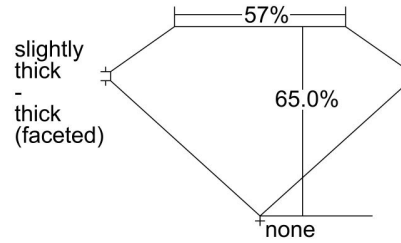

GIA NATURAL DIAMOND GRADING REPORT

August 29, 2023
 GIA Report Number 5473461944
 Shape and Cutting Style Oval Brilliant
 Measurements 8.39 x 6.48 x 4.21 mm

GRADING RESULTS

Carat Weight 1.52 carat
 Color Grade J
 Clarity Grade VS1

ADDITIONAL GRADING INFORMATION

Polish Excellent
 Symmetry Very Good
 Fluorescence Faint
 Inscription(s): GIA 5473461944

Comments: Additional clouds are not shown. Pinpoints are not shown.

PROPORTIONS

Profile not to actual proportions

CLARITY CHARACTERISTICS

KEY TO SYMBOLS*

- Cloud
- Feather

* Red symbols denote internal characteristics (inclusions). Green or black symbols denote external characteristics (blemishes). Diagram is an approximate representation of the diamond, and symbols shown indicate type, position, and approximate size of clarity characteristics. All clarity characteristics may not be shown. Details of finish are not shown.