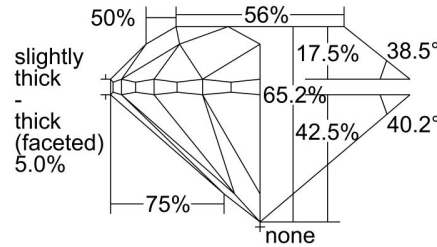

GIA NATURAL DIAMOND GRADING REPORT

October 27, 2023
 GIA Report Number 5473892756
 Shape and Cutting Style Round Brilliant
 Measurements 5.93 - 6.02 x 3.90 mm

GRADING RESULTS

Carat Weight 0.90 carat
 Color Grade K, Faint Brown
 Clarity Grade VVS1
 Cut Grade Very Good

ADDITIONAL GRADING INFORMATION

Polish Excellent
 Symmetry Very Good
 Fluorescence None
 Inscription(s): GIA 5473892756
Comments: Internal graining is not shown.

PROPORTIONS

Profile to actual proportions

CLARITY CHARACTERISTICS

KEY TO SYMBOLS*

- Pinpoint

* Red symbols denote internal characteristics (inclusions). Green or black symbols denote external characteristics (blemishes). Diagram is an approximate representation of the diamond, and symbols shown indicate type, position, and approximate size of clarity characteristics. All clarity characteristics may not be shown. Details of finish are not shown.