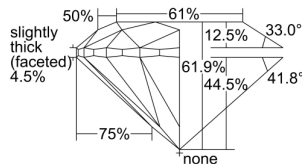

GIA®

FACSIMILE

GIA REPORT

5473902761

Verify this report at GIA.edu

GIA NATURAL DIAMOND DOSSIER®

November 20, 2023
GIA Report Number 5473902761
Shape and Cutting Style ..... Round Brilliant
Measurements ..... 5.90 - 5.94 x 3.66 mm

GRADING RESULTS

Carat Weight ..... 0.80 carat
Color Grade ..... K
Clarity Grade VS1
Cut Grade ..... Excellent

ADDITIONAL GRADING INFORMATION

Polish ..... Excellent
Symmetry ..... Excellent
Fluorescence ..... None
Clarity Characteristics ..... Crystal, Cloud, Needle, Pinpoint
Inscription(s): GIA 5473902761

PROPORTIONS

Profile to actual proportions