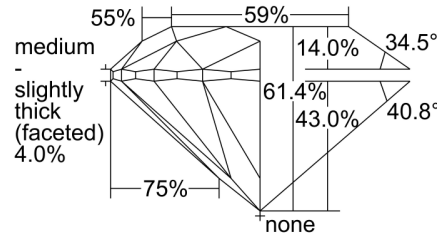

GIA NATURAL DIAMOND GRADING REPORT

September 04, 2023

GIA Report Number 5476500128

Shape and Cutting Style Round Brilliant

Measurements 7.37 - 7.40 x 4.53 mm

GRADING RESULTS

Carat Weight 1.53 carat

Color Grade L

Clarity Grade VVS1

Cut Grade Excellent

ADDITIONAL GRADING INFORMATION

Polish Excellent

Symmetry Excellent

Fluorescence Medium Blue

Inscription(s): GIA 5476500128

PROPORTIONS

Profile to actual proportions

CLARITY CHARACTERISTICS

KEY TO SYMBOLS*

- Cloud
- Pinpoint
- Feather

* Red symbols denote internal characteristics (inclusions). Green or black symbols denote external characteristics (blemishes). Diagram is an approximate representation of the diamond, and symbols shown indicate type, position, and approximate size of clarity characteristics. All clarity characteristics may not be shown. Details of finish are not shown.