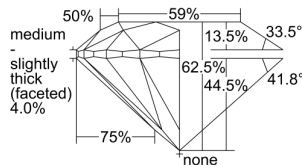

GIA®

FACSIMILE

GIA REPORT

5476862358

Verify this report at GIA.edu

GIA NATURAL DIAMOND DOSSIER®

October 26, 2023
GIA Report Number **5476862358**
Shape and Cutting Style ..... **Round Brilliant**
Measurements ..... **5.64 - 5.68 x 3.53 mm**

GRADING RESULTS

Carat Weight ..... **0.70 carat**
Color Grade ..... **J**
Clarity Grade **VS1**
Cut Grade ..... **Excellent**

ADDITIONAL GRADING INFORMATION

Polish ..... **Excellent**
Symmetry ..... **Excellent**
Fluorescence ..... **None**
Clarity Characteristics..... **Feather, Needle, Pinpoint**
Inscription(s): **GIA 5476862358**

PROPORTIONS

Profile to actual proportions

GRADING SCALES

GIA COLOR SCALE	GIA CLARITY SCALE	GIA CUT SCALE
COLOURLESS	FLAWLESS	EXCELLENT
D	FLAWLESS	
E	FLAWLESS	VERY GOOD
F	FLAWLESS	
G	FLAWLESS	
H	FLAWLESS	
I	VVS₁	GOOD
J	VVS₂	
K	VS₁	FAIR
L	VS₂	
M	SI₁	
N	SI₂	POOR
O	I₁	
P	I₂	
Q	I₃	
R		
S		
T		
U		
V		
W		
X		
Y		
Z