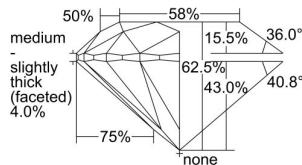

GIA®

FACSIMILE

GIA REPORT

5476862749

Verify this report at GIA.edu

GIA NATURAL DIAMOND DOSSIER®

October 26, 2023

GIA Report Number **5476862749**

Shape and Cutting Style ..... **Round Brilliant**

Measurements ..... **5.89 - 5.91 x 3.69 mm**

GRADING RESULTS

Carat Weight ..... **0.80 carat**

Color Grade ..... **M**

Clarity Grade **S11**

Cut Grade ..... **Excellent**

ADDITIONAL GRADING INFORMATION

Polish ..... **Excellent**

Symmetry ..... **Excellent**

Fluorescence ..... **None**

Clarity Characteristics..... **Crystal, Feather, Cloud**

Inscription(s): **GIA 5476862749**

PROPORTIONS

Profile to actual proportions

GRADING SCALES

GIA COLOR SCALE

COLORED	D
	E
	F
	G
	H
	I
	J
NEAR COLORLESS	K
	L
Faint	M
	N
	O
	P
Very Light	Q
	R
	S
	T
	U
	V
	W
	X
	Y
Light	Z

GIA CLARITY SCALE

FLAWLESS	VERY VERY SLIGHTLY INCLUDED	VVS₁	
			VVS₂
INTERNALLY FLAWLESS	VERY SLIGHTLY INCLUDED	VS₁	
		VS₂	
SLIGHTLY INCLUDED	SLIGHTLY INCLUDED	SI₁	
		SI₂	
INCLUDED	INCLUDED	I₁	
		I₂	
		I₃	

GIA CUT SCALE

EXCELLENT	VERY GOOD	GOOD	FAIR	POOR