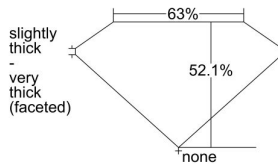

GIA®

FACSIMILE

GIA REPORT 5476956011

Verify this report at GIA.edu

GIA NATURAL DIAMOND DOSSIER®

November 02, 2023
GIA Report Number 5476956011
Shape and Cutting Style ..... Heart Brilliant
Measurements ..... 5.33 x 6.40 x 3.34 mm

GRADING RESULTS

Carat Weight ..... 0.70 carat
Color Grade ..... D
Clarity Grade SI1

ADDITIONAL GRADING INFORMATION

Polish ..... Excellent
Symmetry ..... Very Good
Fluorescence ..... None
Clarity Characteristics ..... Crystal
Inscription(s): GIA 5476956011

PROPORTIONS

Profile not to actual proportions

GRADING SCALES

GIA COLOR SCALE		GIA CLARITY SCALE				
COLORLESS	D	VERY VERY SLIGHTLY INCLUDED	FLAWLESS			
	E		INTERNALLY FLAWLESS			
	F		VVS₁			
	NEAR COLORLESS	G	VERY SLIGHTLY INCLUDED	VVS₂		
		H		VS₁		
		FAINT	I	SLIGHTLY INCLUDED	VS₂	
			J		SI₁	
			LIGHT	K	INCLUDED	SI₂
	L	I₁				
	M	I₂				
N	NOT GRADED	I₃				
O						
P						
Q						
R						
S						
T						
U						
V						
W						
X						
Y						
Z